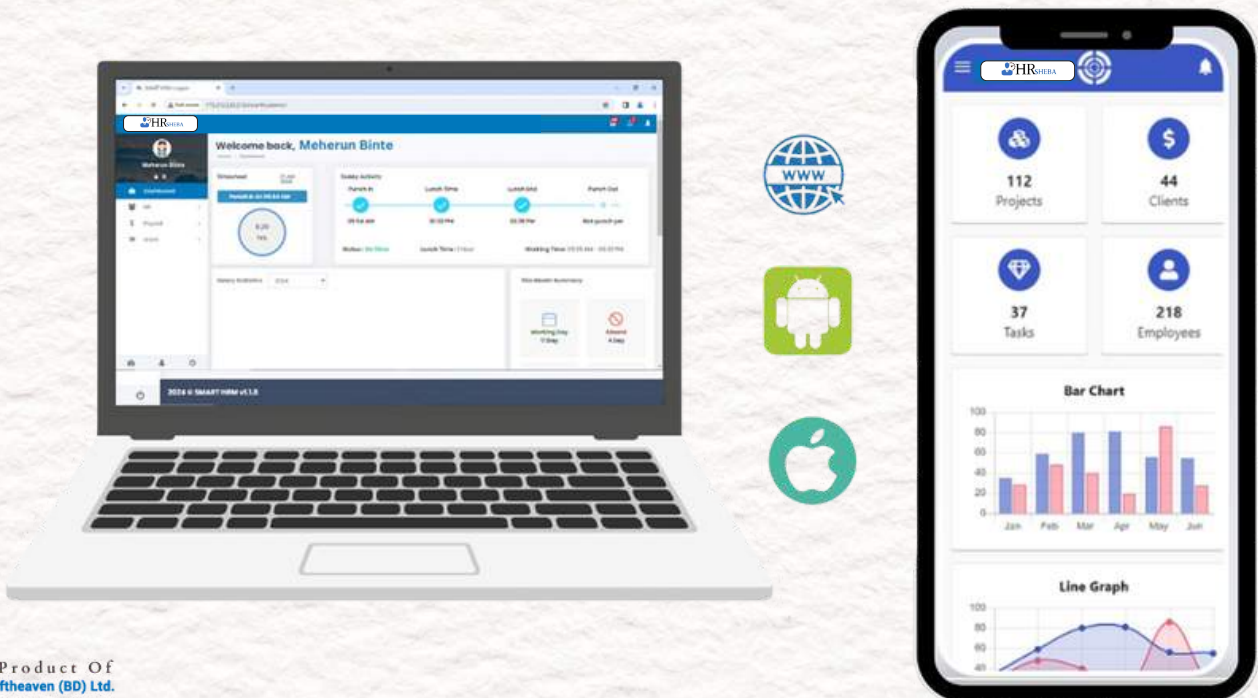

Sectors We Cover

RMS HRM

CORPORATE HRM

Available Platform